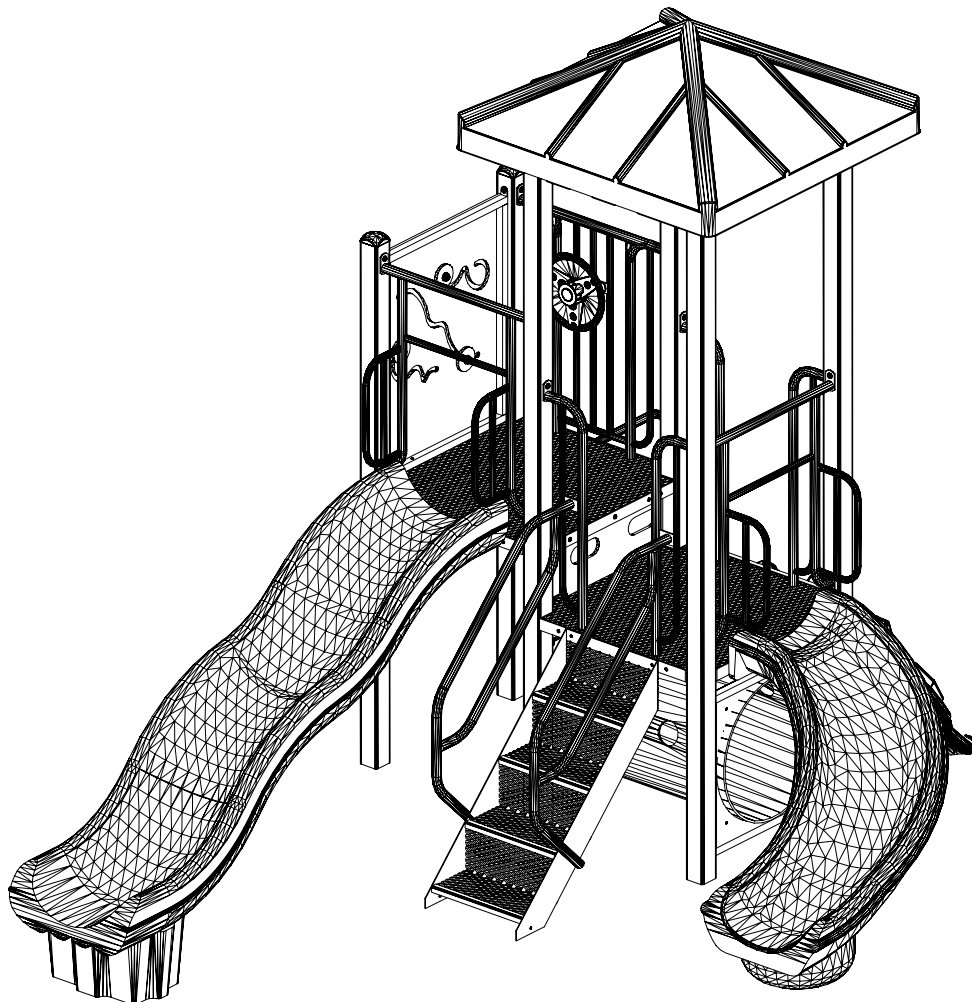

GO-ELAN
Creating new ways to play

Puzzle Series 1 1/2 to 5 years PZ-R275-01

ALUMINUM AND STEEL

DECK

ROTOMOLDED POLYETHYLENE

POLYETHYLENE HD

GO-ÉLAN
Creating new ways to play

Puzzle Series 1 1/2 to 5 years PZ-R275-01

ALUMINUM AND STEEL

DECK

ROTOMOLDED POLYETHYLENE

POLYETHYLENE HD

PUZZLE

SERIES

AGE GROUP:
2 TO 5

PZ-R275

CHILD CAPACITY : 17
EQUIPMENT SIZE : 10' X 15' [3,1m X 4,6m]
PLAY AREA : 22' X 27' [6,7m X 8,3m]
FALL HEIGHT : 87"[221cm]
SQUARE ALUMINUM POST 3.5"[89mm]
STEEL DECK 3' X 3' [0,9m X 0,9m]
GALVANISED STEEL TUBING
POLYESTER POWDER COATING
OTHER COLORS AVAILABLE

date: 11/06/27 name: Daniel Désilets eng.

GO-ÉLAN

630, boul. Bécancour
Bécancour (Québec) Canada G9H 3S7
phone: 819.298.3431 fax: 819.298.2299
www.goelan.com

PUZZLE

SERIES

AGE GROUP:
2 TO 5

PZ-R275

CHILD CAPACITY : 17
 EQUIPMENT SIZE : 10' X 15' [3,1m X 4,6m]
 PLAY AREA : 22' X 27' [6,7m X 8,3m]
 FALL HEIGHT : 87"[221cm]
 SQUARE ALUMINUM POST 3.5"[89mm]
 STEEL DECK 3' X 3' [0,9m X 0,9m]
 GALVANISED STEEL TUBING
 POLYESTER POWDER COATING
 OTHER COLORS AVAILABLE