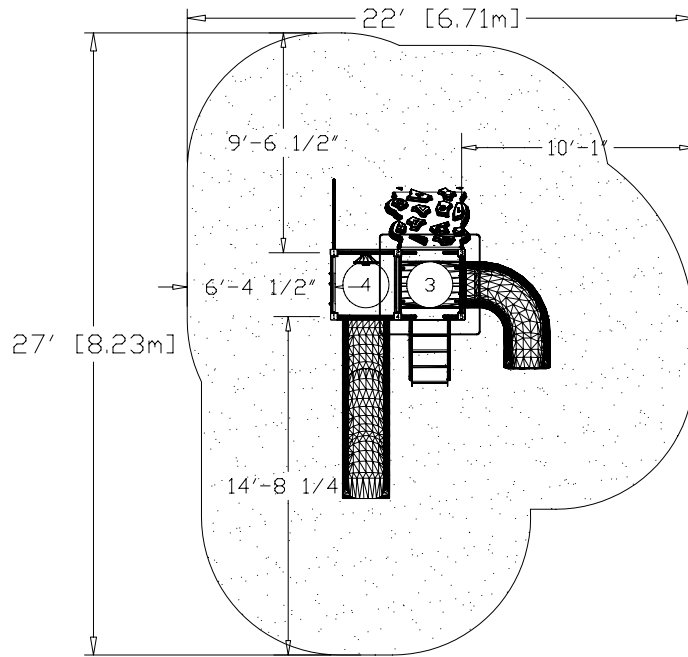

CHILD CAPACITY : 17
EQUIPMENT SIZE : 10' X 15' [3,1m X 4,6m]
PLAY AREA : 22' X 27' [6,7m X 8,3m]
FALL HEIGHT : 87"[221cm]
SQUARE ALUMINUM POST 3.5"[89mm]
STEEL DECK 3' X 3' [0,9m X 0,9m]
GALVANISED STEEL TUBING
POLYESTER POWDER COATING
OTHER COLORS AVAILABLE

date: 11/06/27 name: Daniel Désilets eng.

GO-ÉLAN

630, boul. Bécancour
Bécancour (Québec) Canada G9H 3S7
phone: 819.298.3431 fax: 819.298.2299
www.goelan.com

PUZZLE

SERIES

AGE GROUP:
2 TO 5

PZ-R275

CHILD CAPACITY : 17
 EQUIPMENT SIZE : 10' X 15' [3,1m X 4,6m]
 PLAY AREA : 22' X 27' [6,7m X 8,3m]
 FALL HEIGHT : 87"[221cm]
 SQUARE ALUMINUM POST 3.5"[89mm]
 STEEL DECK 3' X 3' [0,9m X 0,9m]
 GALVANISED STEEL TUBING
 POLYESTER POWDER COATING
 OTHER COLORS AVAILABLE

date: 11/06/27 name: Daniel Désilets eng.

GO-ÉLAN

630, boul. Bécancour
 Bécancour (Québec) Canada G9H 3S7
 phone: 819.298.3431 fax: 819.298.2299
 www.goelan.com

PUZZLE

SERIES

AGE GROUP:
2 TO 5

PZ-R275

CHILD CAPACITY : 17
 EQUIPMENT SIZE : 10' X 15' [3,1m X 4,6m]
 PLAY AREA : 22' X 27' [6,7m X 8,3m]
 FALL HEIGHT : 87"[221cm]

 MINIMUM PROTECTIVE SURFACE

 NO-ENCROACHMENT ZONE

PLAY AREA		
date	scale	drawn by
11/06/27	1=100	D. Désilets ing.
ck. by		 <small>638, boul. Béancour Béancour (Québec) Canada G9H 3S7 phone: 819.298.3431 Fax: 819.298.2299 www.goelan.com</small>
APPEARANCE MAY VARY LIGHTLY FROM DRAWING		