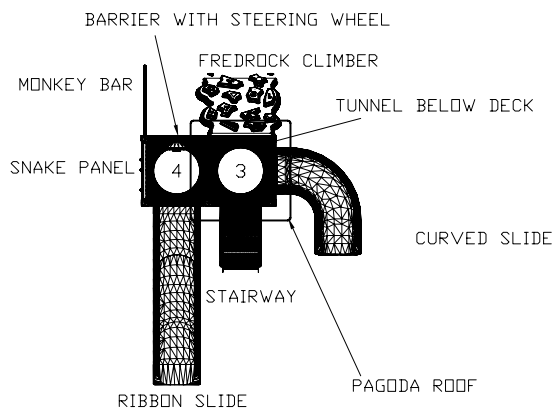

ALUMINUM AND STEEL

DECK

ROTOMOLDED POLYETHYLENE

POLYETHYLENE HD

PUZZLE

SERIES

AGE GROUP:
2 TO 5

PZ-R275

CHILD CAPACITY : 17
EQUIPMENT SIZE : 10' X 15' [3,1m X 4,6m]
PLAY AREA : 22' X 27' [6,7m X 8,3m]
FALL HEIGHT : 87"[221cm]
SQUARE ALUMINUM POST 3.5"[89mm]
STEEL DECK 3' X 3' [0,9m X 0,9m]
GALVANISED STEEL TUBING
POLYESTER POWDER COATING
OTHER COLORS AVAILABLE