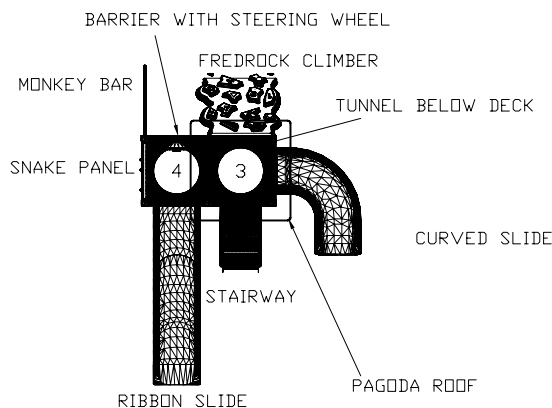

date: 11/06/27 name: Daniel Désilets eng.

GO-ÉLAN

630, boul. Bécancour
Bécancour (Québec) Canada G9H 3S7
phone: 819.298.3431 fax: 819.298.2299
www.goelan.com

PUZZLE

SERIES

AGE GROUP:
2 TO 5

PZ-R275

CHILD CAPACITY : 17
 EQUIPMENT SIZE : 10' X 15' [3,1m X 4,6m]
 PLAY AREA : 22' X 27' [6,7m X 8,3m]
 FALL HEIGHT : 87"[221cm]
 SQUARE ALUMINUM POST 3.5"[89mm]
 STEEL DECK 3' X 3' [0,9m X 0,9m]
 GALVANISED STEEL TUBING
 POLYESTER POWDER COATING
 OTHER COLORS AVAILABLE

date: 11/06/27 name: Daniel Désilets eng.

GO-ÉLAN

630, boul. Bécancour
 Bécancour (Québec) Canada G9H 3S7
 phone: 819.298.3431 fax: 819.298.2299
 www.goelan.com

PUZZLE

SERIES

AGE GROUP:
2 TO 5

PZ-R275

CHILD CAPACITY : 17
 EQUIPMENT SIZE : 10' X 15' [3,1m X 4,6m]
 PLAY AREA : 22' X 27' [6,7m X 8,3m]
 FALL HEIGHT : 87"[221cm]