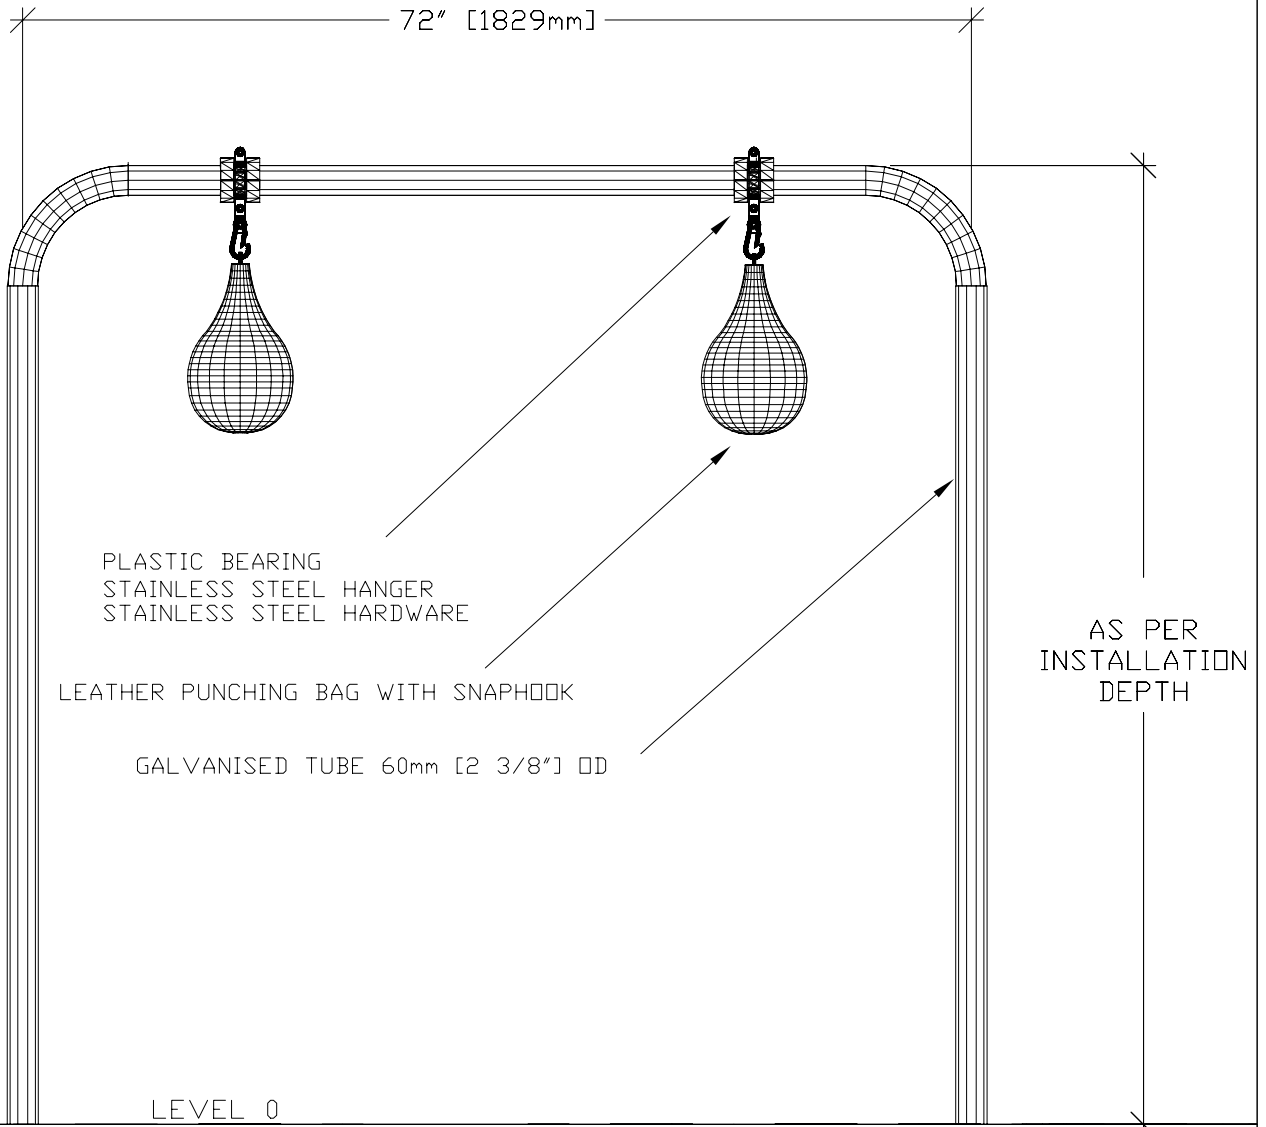

ATJ-90

Double punching-bags

PLAY AREA

drawing number

ATJ-90

drawing name

DOUBLE PUNCHING BAGS

MULTIPLE VIEWS

date

05/04/28

scale

INDICATED

drawn by

D. Désilets ing.

ck. by

APPEARANCE MAY VARY
LIGHTLY FROM DRAWING