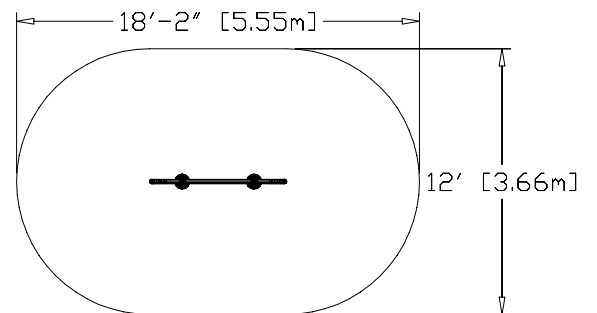

ATJ-90

Double punching-bags

PLAY AREA

drawing number

ATJ-90

drawing name

DOUBLE PUNCHING BAGS

MULTIPLE VIEWS

date

05/04/28

scale

INDICATED

drawn by

D. Désilets ing.

ck. by

APPEARANCE MAY VARY
LIGHTLY FROM DRAWING