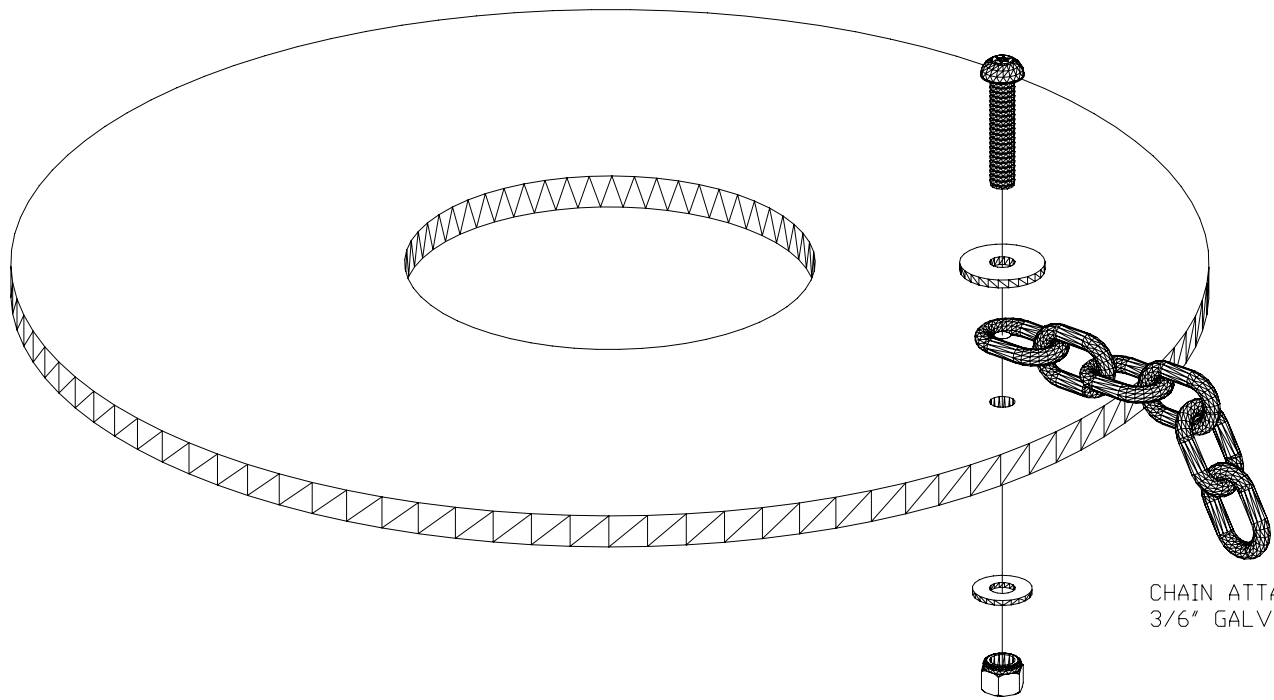

# LITTER RECEPTACLE CAP

COUV-PRE-020

Creating new ways to play

CHAIN ATTACHMENT  
3/6" GALVANISED

BLACK POLYETHYLENE 3/4"[19mm] TH.

drawing number

COUV-PRE-020

drawing name

LITTER RECEPTACLE CAP

MULTIPLE VIEWS

date

01/03/15

scale

INDICATED

drawn by

D. Désilets ing.