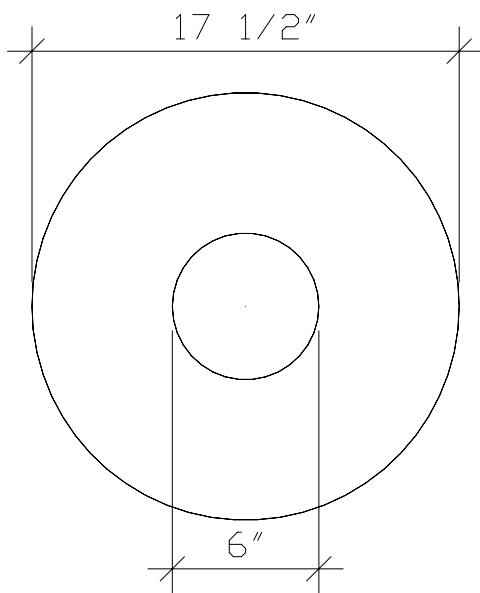

# LITTER RECEPTACLE CAP

COUV-PRE-020

Creating new ways to play

CHAIN ATTACHMENT  
3/6" GALVANISED

BLACK POLYETHYLENE 3/4"[19mm] TH.

drawing number

COUV-PRE-020

drawing name

LITTER RECEPTACLE CAP

MULTIPLE VIEWS

date

01/03/15

scale

INDICATED

drawn by

D. Désilets ing.