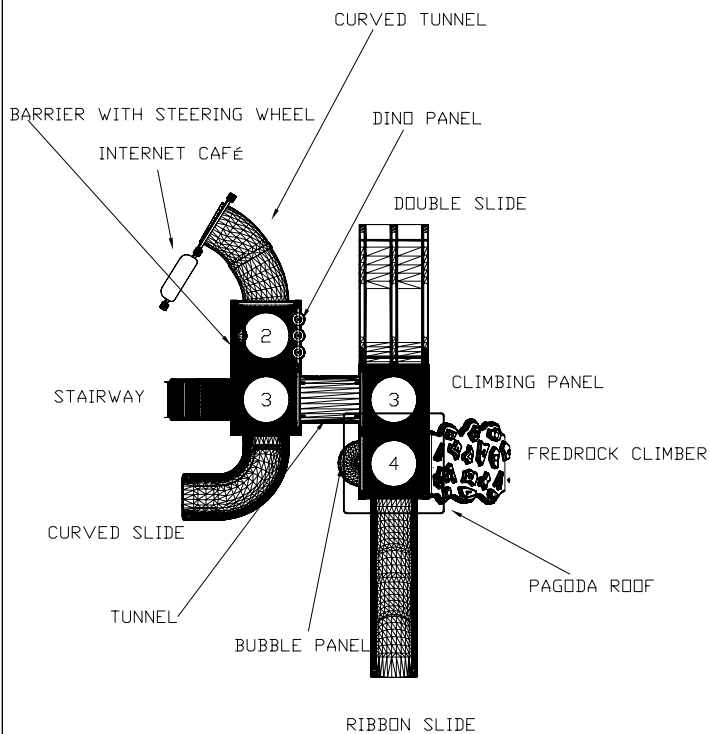

date: 11/10/13 name: Daniel Désilets eng.

GO-ÉLAN

630, boul. Bécancour
Bécancour (Québec) Canada G9H 3S7
phone: 819.298.3431 fax: 819.298.2299
www.goelan.com

5'
1524mm

PUZZLE

SERIES

AGE GROUP:
2 TO 5

PZ-K411