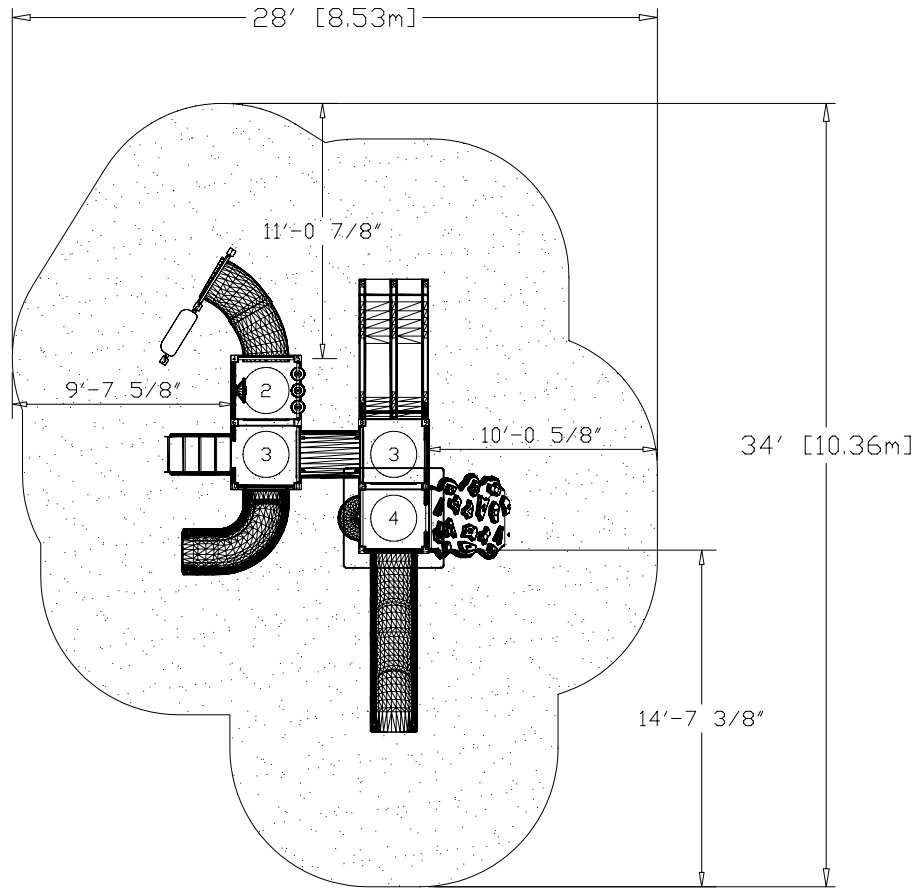

CHILD CAPACITY : 31
 EQUIPMENT SIZE : 16' X 22' [4,9m X 6,7m]
 PLAY AREA : 28' X 34' [8,6m X 10,4m]
 FALL HEIGHT : 87"[221cm]
 SQUARE ALUMINUM POST 3.5"[89mm]
 STEEL DECK 3' X 3' [0,9m X 0,9m]
 GALVANISED STEEL TUBING
 POLYESTER POWDER COATING
 OTHER COLORS AVAILABLE

date: 11/10/13 name: Daniel Désilets eng.

GO-ÉLAN

630, boul. Bécancour
 Bécancour (Québec) Canada G9H 3S7
 phone: 819.298.3431 fax: 819.298.2299
 www.goelan.com

PUZZLE

SERIES

AGE GROUP:
2 TO 5

PZ-K411

CHILD CAPACITY : 31
EQUIPMENT SIZE : 16' X 22' [4,9m X 6,7m]
PLAY AREA : 28' X 34' [8,6m X 10,4m]
FALL HEIGHT : 87"[221cm]

 MINIMUM PROTECTIVE SURFACE

 NO-ENCROACHMENT ZONE

PLAY AREA		
date	scale	drawn by
11/10/13	1=100	D. Désilets ing.
ck. by	 <small>630, boul. Béancour Béancour (Québec) Canada G9H 3S7 phone: 819.298.3431 Fax: 819.298.2299 www.goelan.com</small>	
<small>APPEARANCE MAY VARY LIGHTLY FROM DRAWING</small>		