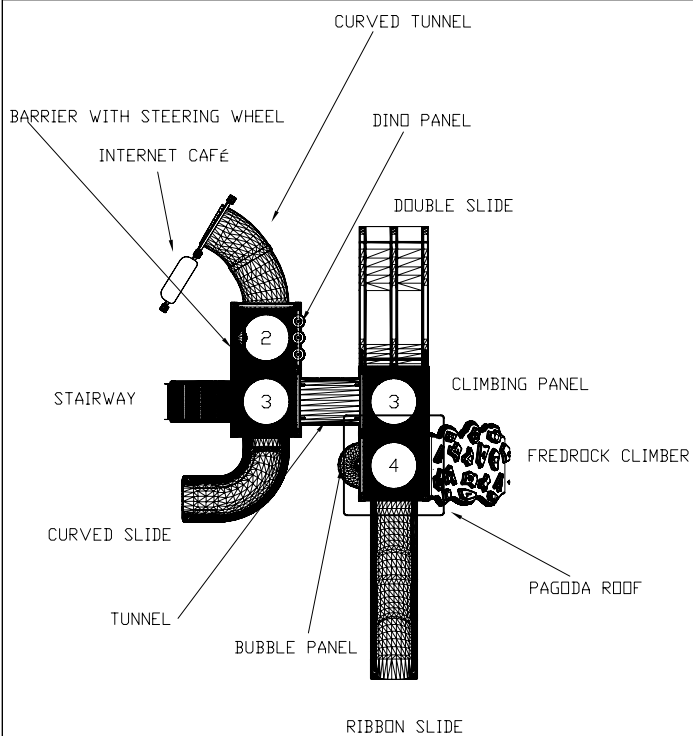

ALUMINUM AND STEEL

DECK

ROTOMOLDED POLYETHYLENE

POLYETHYLENE HD

PUZZLE

SERIES

AGE GROUP:
2 TO 5

PZ-K411

CHILD CAPACITY : 31
EQUIPMENT SIZE : 16' X 22' [4,9m X 6,7m]
PLAY AREA : 28' X 34' [8,6m X 10,4m]
FALL HEIGHT : 87"[221cm]
SQUARE ALUMINUM POST 3.5"[89mm]
STEEL DECK 3' X 3' [0,9m X 0,9m]
GALVANISED STEEL TUBING
POLYESTER POWDER COATING
OTHER COLORS AVAILABLE